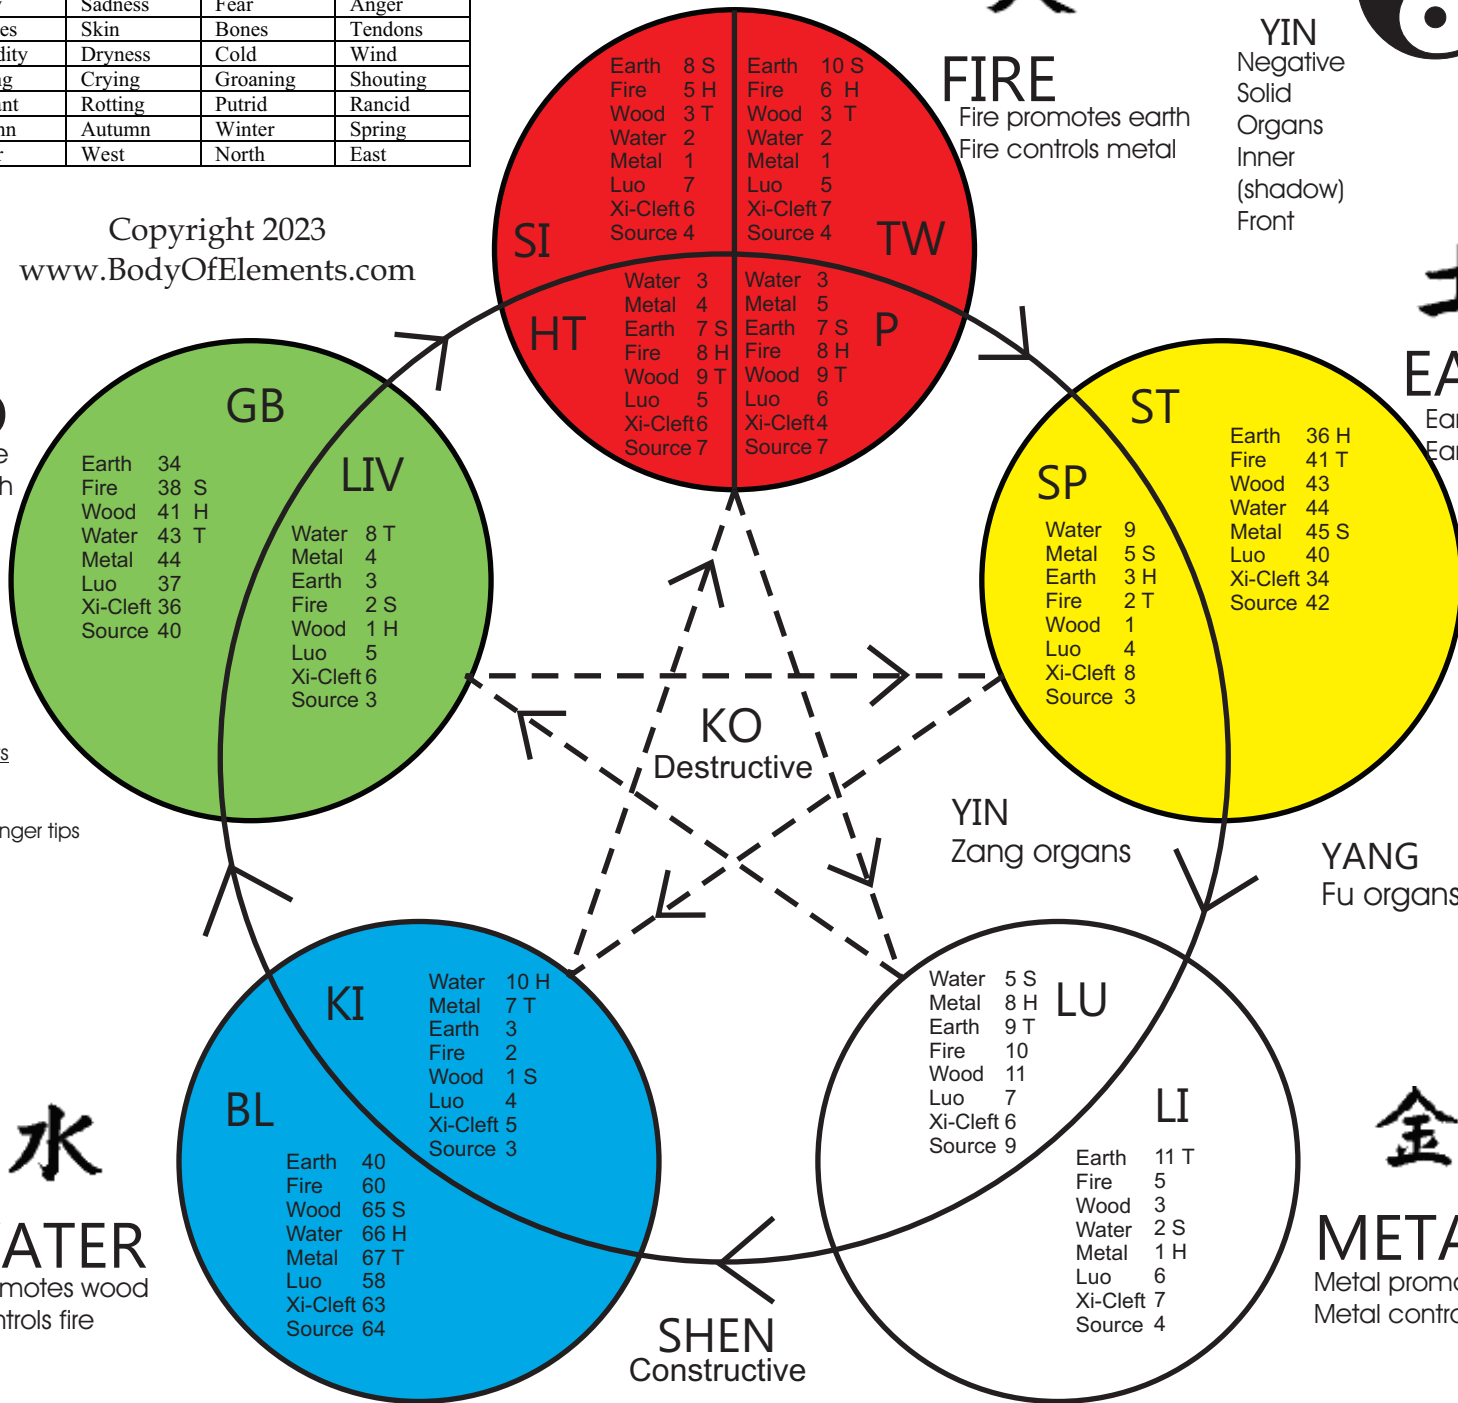

Element	Fire	Earth	Metal	Water	Wood
Color	Red	Yellow	White	Blue/black	Green
Flavor	Bitter	Sweet	Pungent	Salty	Sour
Sense	Tongue	Mouth	Nose	Ears	Eyes
Emotion	Joy	Worry	Sadness	Fear	Anger
Tissue	Pulse	Muscles	Skin	Bones	Tendons
Climate	Heat	Humidity	Dryness	Cold	Wind
Sounds	Laughing	Singing	Crying	Groaning	Shouting
Odor	Scorched	Fragrant	Rotting	Putrid	Rancid
Seasons	Summer	Autumn	Autumn	Winter	Spring
Direction	South	Center	West	North	East

Copyright 2023
www.BodyOfElements.com

YIN
Negative
Solid
Organs
Inner
(shadow)
Front

YANG
Positive
Hollow
Organs
Outer (light)
Back
Heat

FIRE
Fire promotes earth
Fire controls metal

EARTH
Earth promotes metal
Earth controls water

WOOD
Wood promotes fire
Wood controls earth

GB

Earth 34
Fire 38 S
Wood 41 H
Water 43 T
Metal 44

First point on Elbow or knee

Command Points
"Element Points"

Fifth point on Finger tips or Toe tips (Tsing points)

S = Sedation point
H = Horary point
T = Tonification point

WATER
Water promotes wood
Water controls fire

METAL
Metal promotes water
Metal controls wood